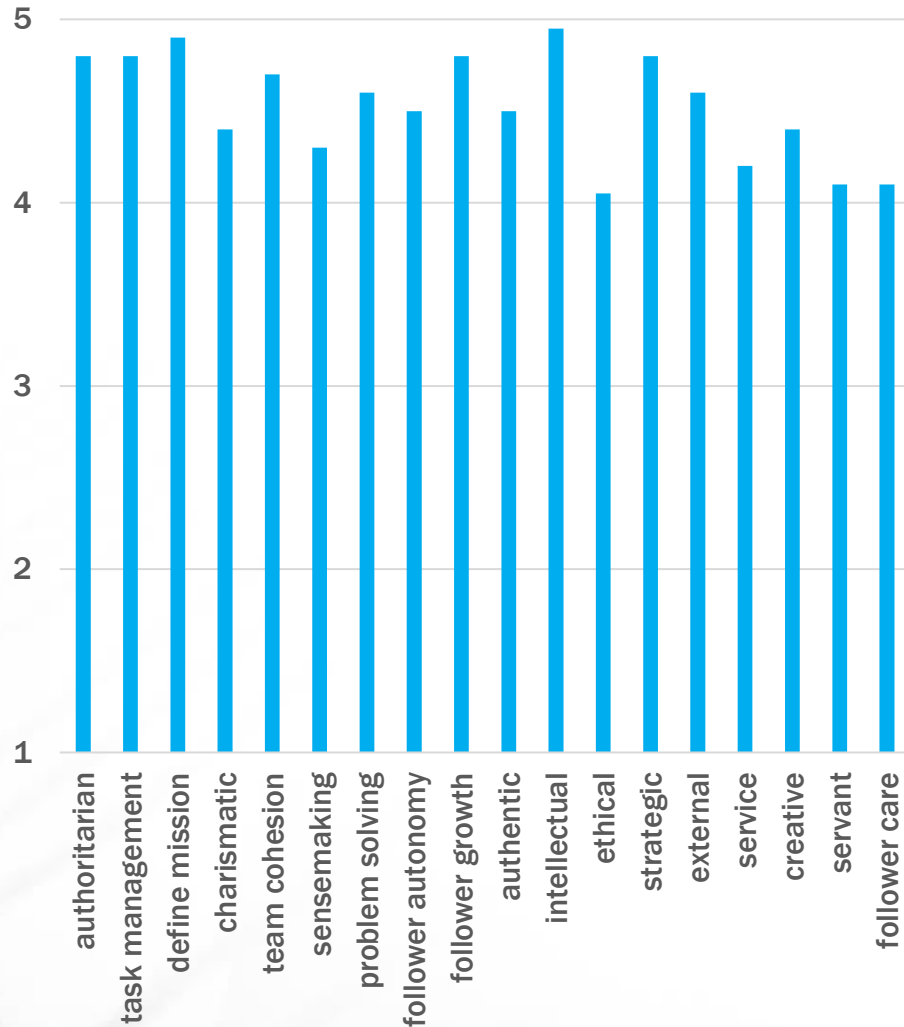

# Leader Behavior Profiles: Addressing the proliferation of “adjectival” leadership constructs

51 constructs and 322 items boil down to four leader behavior profiles, AKA “patterns of relative behavior across time and situations”